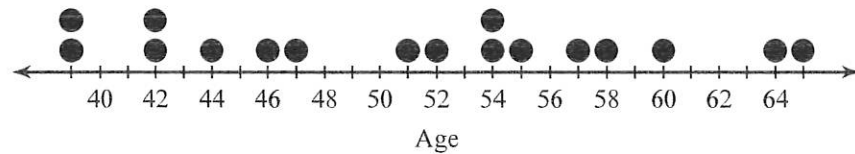

6) US Senators When Assuming Office

Find the median for each data set.

7) Annual Precipitation (Inches)

- 59.6   61.2   31.8   68   13.4
- 26.4   33.6   37.2   10.2   57.8
- 37.6   39.6   53.8   20   41.2
- 49   47.4

8) Hits in a Round of Hacky Sack

- 13   3   8   4   12   4   13
- 0   5   6   21   5   5   4
- 12   7

9) Nobel Laureates

Name	Age	Name	Age	Name	Age
Martin Lewis Perl	68	Gejong Tenzin Gyatso	54	Venkatraman Ramakrishnan	57
Craig Cameron Mello	46	Andrew Michael Spence	58	Joseph Leonard Goldstein	45
Hans Georg Dehmelt	67	Torsten Nils Wiesel	57	George Elwood Smith	79
Edward Donnall Thomas	70	Hugh David Politzer	55	Kailash Satyarthi	60
John Hume	61	Andre Konstantinovich Geim	52	John Warcup Cornforth	58
Günter Wilhelm Grass	72