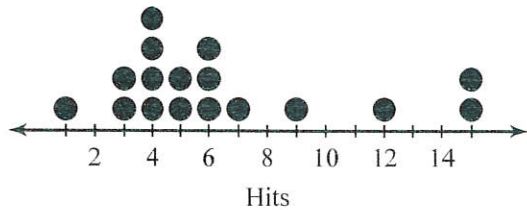

NTID 6

10) Large Cities

City	Population	City	Population	City	Population	City	Population
Beijing	21,150,000	Giza	4,239,988	Hong Kong	7,219,700	Johannesburg	4,434,827
Busan	3,590,101	Riyadh	5,676,621	Xi'an	4,467,837	Bengaluru	8,425,970
Ankara	5,045,083	Yokohama	3,680,267	Lahore	11,318,745	Faisalabad	3,547,446
Chennai	4,792,949	Baghdad	7,180,889	Singapore	5,399,200	Seoul	10,388,055
Bangkok	8,280,925						

11) Hits in a Round of Hacky Sack