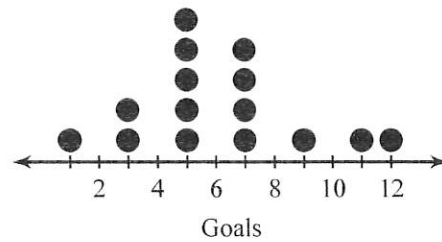

NTID 6 ACT Review

Find the mean for each data set.

1) Single Family Home Prices

- 104,100   140,900   142,400   121,300
- 142,500   151,900   146,400   157,900
- 118,000   134,000   137,900   149,000
- 129,400   143,400   148,400   147,600
- 139,800

2) Test Scores

- 46   44   50   48   52   55   50
- 45   50   38   52   51   55   50
- 39

3) Age At Inauguration

President	Age	President	Age	President	Age	President	Age
Herbert Hoover	54	Grover Cleveland	55	Barack Obama	47	Harry S Truman	60
John Tyler	51	Grover Cleveland	47	Thomas Jefferson	57	Jimmy Carter	52
Lyndon B Johnson	55	James Madison	57	Calvin Coolidge	51	George Washington	57
James Monroe	58	Ronald Reagan	69	John Quincy Adams	57	Andrew Johnson	56

4) Average Lifespan

Animal	Years	Animal	Years
Snapping Turtle	57	Caiman	28
Cow	22	Squirrel	16
Platypus	10	Pheasant	18
Tasmanian Tiger	7	Kangaroo	9
Dog, large	10	Eagle	55
Opossum	4	Woodchuck	15
Guinea Pig	8	Civet	13
Elephant	70		

5) Goals in a Hockey Game