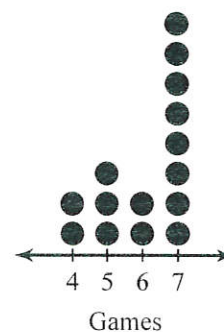

17) Games per World Series